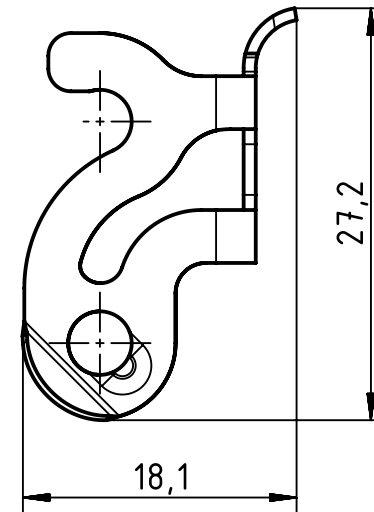

1 2 3 4 5 6

A

B

C

D

	All rights reserved Department EL PD	All Dimensions in mm Original Size DIN A4		Scale 2:1	Free size tol.	Ref.
		HARTING Electric GmbH & Co. KG D-32339 Espelkamp	Created by HOLLERT	Inspected by SPILKERN	Standardisation RUETERA	Date 2019-02-11
Title Han 1A-lever metal						Doc-Key / ECM-Nr. 100808774/UGD/001/A 500000142941
Type TB				Number 09 10 000 5200		Rev. A
						Page 1/1