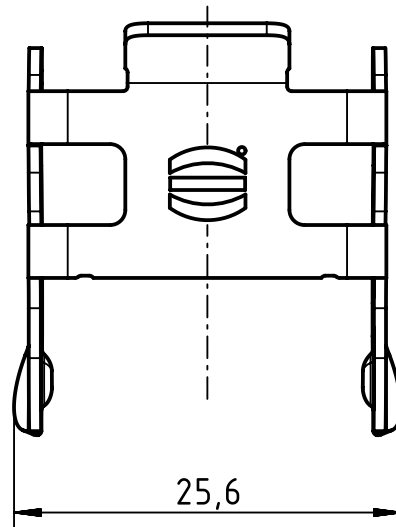

1 2 3 4 5 6

A

B

C

D

	All rights reserved Department EL PD	All Dimensions in mm Original Size DIN A4		Scale 2:1	Free size tol.	Ref.
		HARTING Electric GmbH & Co. KG D-32339 Espelkamp	Created by HOLLERT	Inspected by SPILKERN	Standardisation RUETERA	Date 2019-02-11
Title Han 1A-lever metal						Doc-Key / ECM-Nr. 100808774/UGD/001/A 500000142941
Type TB				Number 09 10 000 5200		Rev. A
						Page 1/1