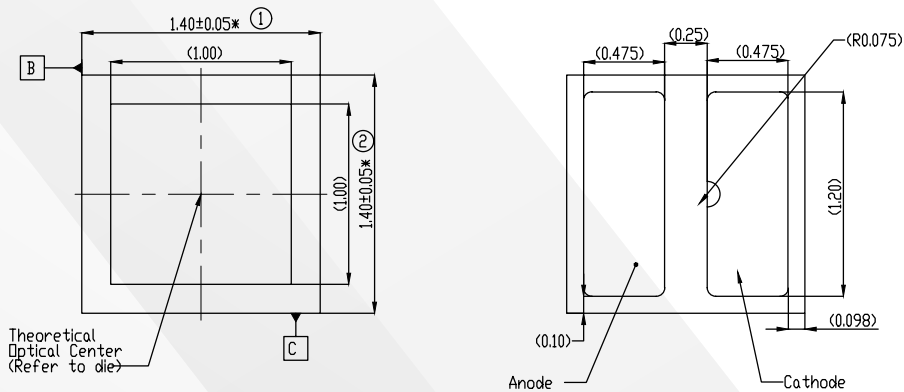

LUXEON Rubix Colors product performance at 1500mA, T_j=85°C.

COLOR	DOMINANT OR PEAK WAVELENGTH ^[1] (nm)		LUMINOUS FLUX (lm) OR RADIOMETRIC POWER ^[2] (mW)		PART NUMBER
	MINIMUM	MAXIMUM	MINIMUM	TYPICAL	
Red	620	630	75	85	L1RX-RED1000000000
PC Amber	-	-	220	250	L1RX-PCA1000000000
Lime	-	-	420	510	L1RX-LME1000000000
Green	520	535	260	310	L1RX-GRN1000000000
Cyan	490	510	180	230	L1RX-CYN1000000000
Blue	465	485	70	112	L1RX-BLU1000000000
Royal Blue	440	455	1300	1635	L1RX-RYL1000000000

Notes:

1. Lumileds maintains a tolerance of ±6.5% on luminous flux measurements.
2. Royal Blue is binned by peak wavelength. All other Colors are binned by dominant wavelength.
3. Royal Blue is binned by radiometric power. All other colors are binned by luminous flux.

LUXEON Rubix White product performance at 1500mA, T_j=85°C.

COLOR	NOMINAL CCT	MINIMUM CRI ^[1]	LUMINOUS FLUX ^[1] (lm)		TYPICAL LUMINOUS EFFICACY (lm/W)	PART NUMBER
			MINIMUM	TYPICAL		
White	5700K	60	360	440	93	L1RX-5760000000000

Notes:

1. Lumileds maintains a tolerance of ±6.5% on luminous flux and ±2 on CRI measurements for these products.

Mechanical dimensions for LUXEON Rubix PC Amber, Lime, Green, Cyan, Blue, Royal Blue and White Colors.