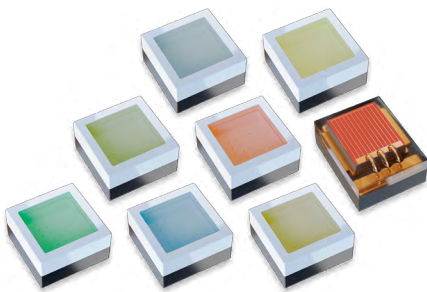

LUXEON Rubix

High drive, tiny LED, max performance

LUXEON Rubix is a breakthrough design for the LED industry. Designed with high driving current capability and small form factor, it provides maximum flux in a minimal amount of space making it ideal for entertainment, architecture and emergency vehicle lighting application. This LED provides double the flux at much higher driving current compared to previous generations. It is the smallest form factor in the Lumileds Colors portfolio enabling it to be packaged even closer to achieve higher lumen output at higher lumen densities. The individual emitters and color gamut allow customers to have much better flexibility in their product design.

Floodlights

Landscape Lighting

LUXEON Rubix Colors product performance at 1500mA, T_j=85°C.

COLOR	DOMINANT OR PEAK WAVELENGTH ^[1] (nm)		LUMINOUS FLUX (lm) OR RADIOMETRIC POWER ^[2] (mW)		PART NUMBER
	MINIMUM	MAXIMUM	MINIMUM	TYPICAL	
Red	620	630	75	85	L1RX-RED1000000000
PC Amber	-	-	220	250	L1RX-PCA1000000000
Lime	-	-	420	510	L1RX-LME1000000000
Green	520	535	260	310	L1RX-GRN1000000000
Cyan	490	510	180	230	L1RX-CYN1000000000
Blue	465	485	70	112	L1RX-BLU1000000000
Royal Blue	440	455	1300	1635	L1RX-RYL1000000000

Notes:

- Lumileds maintains a tolerance of ±6.5% on luminous flux measurements.
- Royal Blue is binned by peak wavelength. All other Colors are binned by dominant wavelength.
- Royal Blue is binned by radiometric power. All other colors are binned by luminous flux.

LUXEON Rubix White product performance at 1500mA, T_j=85°C.

COLOR	NOMINAL CCT	MINIMUM CRI ^[1]	LUMINOUS FLUX ^[1] (lm)		TYPICAL LUMINOUS EFFICACY (lm/W)	PART NUMBER
			MINIMUM	TYPICAL		
White	5700K	60	360	440	93	L1RX-5760000000000