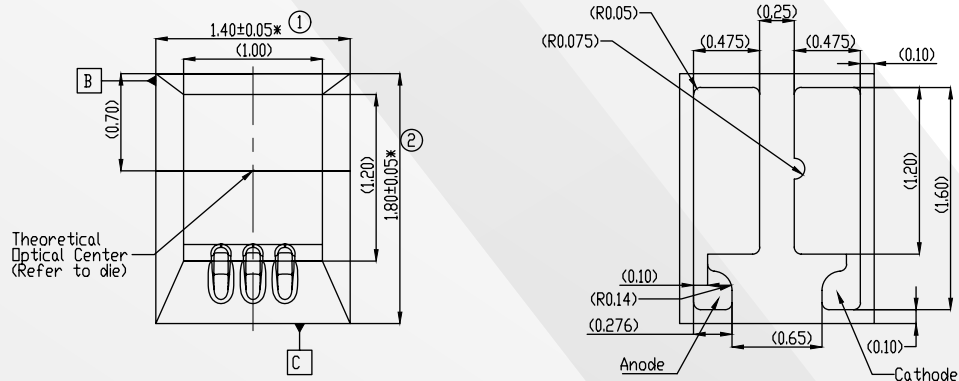

Mechanical dimensions for LUXEON Rubix Red Color.

©2022 Lumileds Holding B.V. All rights reserved. LUXEON is a registered trademark of the Lumileds Holding B.V. in the United States and other countries.

lumileds.com

Neither Lumileds Holding B.V. nor its affiliates shall be liable for any kind of loss of data or any other damages, direct, indirect or consequential, resulting from the use of the provided information and data. Although Lumileds Holding B.V. and/or its affiliates have attempted to provide the most accurate information and data, the materials and services information and data are provided "as is," and neither Lumileds Holding B.V. nor its affiliates warrants or guarantees the contents and correctness of the provided information and data. Lumileds Holding B.V. and its affiliates reserve the right to make changes without notice. You as user agree to this disclaimer and user agreement with the download or use of the provided materials, information and data. A listing of Lumileds product/patent coverage may be accessed at lumileds.com/patents.