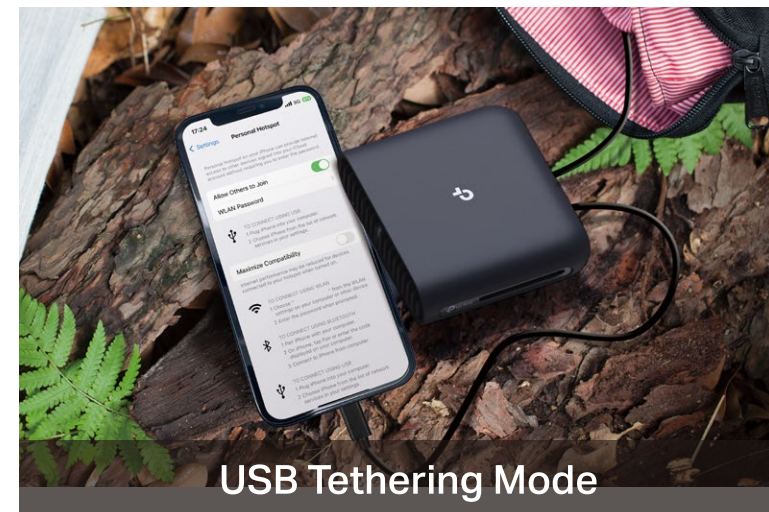

Wi-Fi 6

AX1500 Wi-Fi 6 Portable Router

Powerful Wi-Fi in Your Pocket

TL-WR1502X

 Faster Wi-Fi Speed
up to 1.5 Gbps[†]

 Easy File and
Internet Sharing

 Pocket-Size
Design

 Secure Browsing
with VPN Encryption

Highlights

Creates a Private Network Wherever You Go

Supporting multiple modes (Router / AP / RE / Hotspot / Client / USB Tethering / 3G/4G USB Modem), TL-WR1502X allows you to create Wi-Fi in various scenarios at home, in hotel rooms, or on the road.

During Travel

At Home

Highlights

Wi-Fi 6 Travel Router

Merging Wi-Fi 6 Technology, TL-WR1502X is designed to deliver a huge boost in coverage, speed, and total capacity while on the go.

Easily Access Your Files From Anywhere

Scan the QR code to download TP-Link Tether.

Ease of Use

- Intuitive Web UI – Ensures quick and simple Installation without hassle
- Fast Encryption – One-touch WPA2 wireless security encryption with the WPS button
- USB 2.0 Port for Fast Sharing – A USB 2.0 port makes it easy to share photos, videos, and music across your home network. Through the router's FTP server, you can also access your files and media from network devices remotely
- Portable and Durable Design – TL-WR1502X is a pocket-sized travel router compactly designed for your next trip or adventure. Its small size is designed for travel-friendly storage
- Hassle-free Management with Tether App – Network management is made easy with the TP-Link Tether App, available on any Android and iOS device