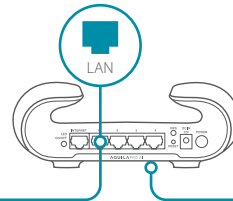

3 /

Wi-Fi Name (SSID): M30-XXXX
Wi-Fi password: XXXXXXXXXX

4 /

<http://xxxx.devicesetup.net/>
(XXXX represents the last 4 characters of the MAC address)
Device Password: XXXXXX

Option 3

3 /

4 /

<http://xxxx.devicesetup.net/>
(XXXX represents the last 4 characters of the MAC address)
Device Password: XXXXXX