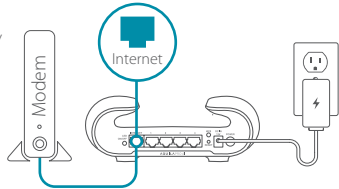

Quick Start Guide

M30

AX3000 Wi-Fi 6 Smart Mesh Router

x1

x1

x1

x1

1 /

3 /

Wi-Fi Name (SSID): M30-XXXX
Wi-Fi password: XXXXXXXXXX

4 /

<http://xxxx.devicesetup.net/>
(XXXX represents the last 4 characters of the MAC address)
Device Password: XXXXXX

Option 3

3 /

4 /

<http://xxxx.devicesetup.net/>
(XXXX represents the last 4 characters of the MAC address)
Device Password: XXXXXX