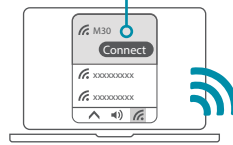

3 /

Wi-Fi Name (SSID): M30-XXXX
Wi-Fi password: XXXXXXXXXX

4 /

<http://xxxx.devicesetup.net/>
(XXXX represents the last 4 characters of the MAC address)
Device Password: XXXXXX

Option 3

3 /

4 /

<http://xxxx.devicesetup.net/>
(XXXX represents the last 4 characters of the MAC address)
Device Password: XXXXXX