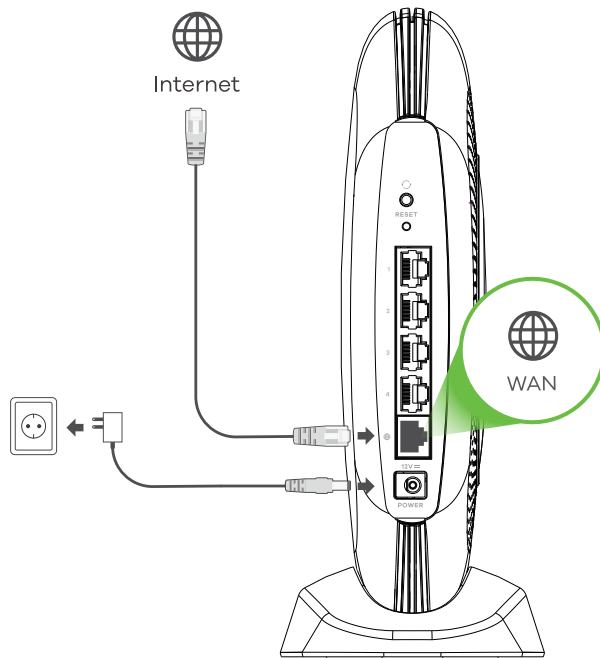

### Package Contents

SCR 50AXE

Power Adapter

Ethernet Cable

### Hardware Installation