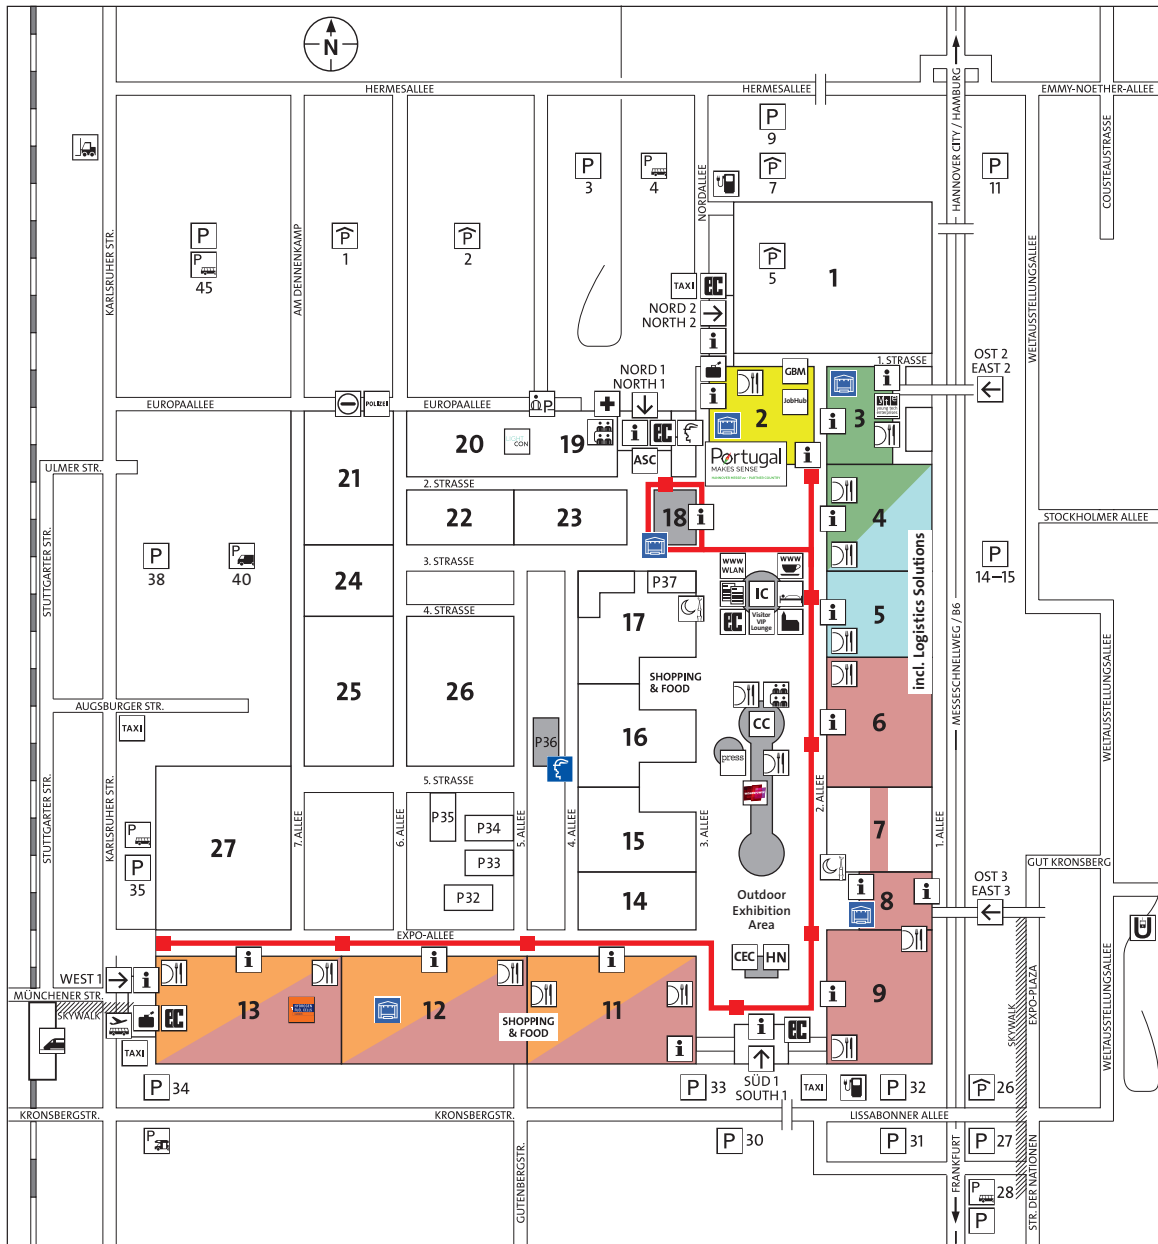

HANNOVER MESSE, 30 May – 2 June 2022
hannovermesse.de

05/2022 • Änderungen vorbehalten/Modifications reserved

Future Hub
Forschung und Entwicklung;
Future of Work; Startups;
Global Business & Markets;
JobHub

CBM
Research & Development;
Future of Work; Startups;
Global Business & Markets;
JobHub

Halle Hall 2

Engineered Parts & Solutions
Additive Fertigung; Kunststoffe und
Innovative Materialien; Leichtbau;
Metallelemente, Bauteile & Lösungen
Additive Manufacturing; Plastics & Innovative
Materials; Lightweight Design;
Metal Parts, Components & Solutions

Hallen Halls 3–4

Digital Ecosystems
Cloud & Infrastruktur; Digitale Plattformen;
Engineering- & Office-Software; IT-Beratung;
IT-Sicherheit
Cloud & Infrastructure; Digital Platforms;
Engineering & Office Software; IT Consulting;
IT Security

Hallen Halls 4–5

Automation, Motion & Drives
Antriebstechnik; Automation &
Sensortechnik; Fluidtechnik;
Handhabung & Montage;
Lineartechnik; Prozessautomation;
Robotik
Drive Technology; Automation &
Sensor Technology; Fluid Power;
Handling & Assembly; Linear
Technology; Process Automation;
Robotics

Hallen Halls 6/8–13

Energy Solutions
CO2-neutrale Produktion & Energie-
versorgung; Digital Energy & Energie-
effizienz; E-Mobilität & Ladeinfrastruktur;
Wasserstoff & Brennstoffzellen
Carbon-neutral Production & Energy Supply;
Digital Energy & Energy Efficiency;
E-Mobility & Charging Infrastructure;
Hydrogen & Fuel Cells

Hallen Halls 11–13

Hydrogen + Fuel Cells EUROPE
(Halle Hall 13)

- LightCon, 1–2 June 2022
  (Halle Hall 19/20)
- Women Power, 2 June 2022
  Convention Center (CC)
- Young Tech Enterprises
  (Halle Hall 3)
- Main Stage
  (Halle Hall 18)
- Tech Transfer
  (Halle Hall 2)
- Start-up
  (Halle Hall 3)
- Industrie 4.0
  (Halle Hall 8)
- Energy 4.0
  (Halle Hall 12)
- Deutsche Messe
  Technology Academy
  (Pavillon Pavilion 36)
- Chief Executive Club
  (HN)
- Visitor VIP Lounge
  (IC)